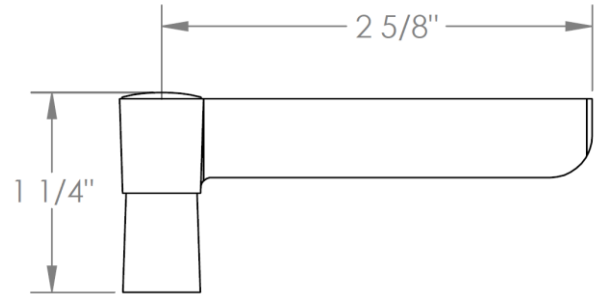

115-MAS6_
Toilet Angle Stop Kit
1/2" IPS x 3/8" OD Compression

HANDLE TRIM OPTIONS

MZ4 - STANDARD

MZ5 - WHITNEY