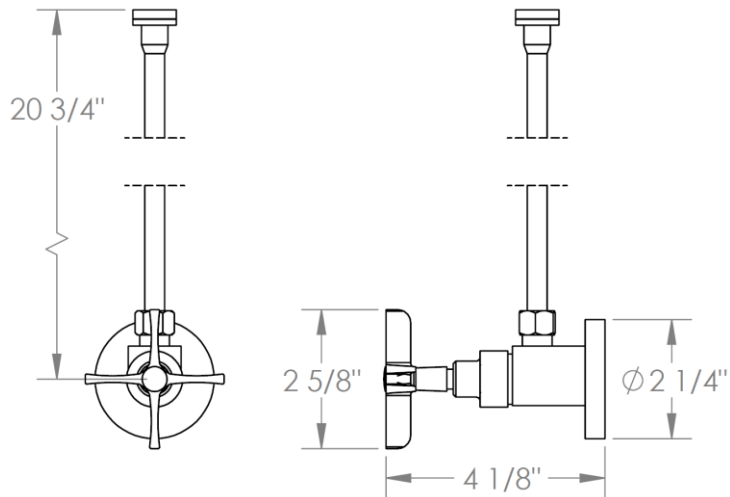

115-MAS6_
Toilet Angle Stop Kit
1/2" IPS x 3/8" OD Compression

HANDLE TRIM OPTIONS

MZ4 - STANDARD

MZ5 - WHITNEY