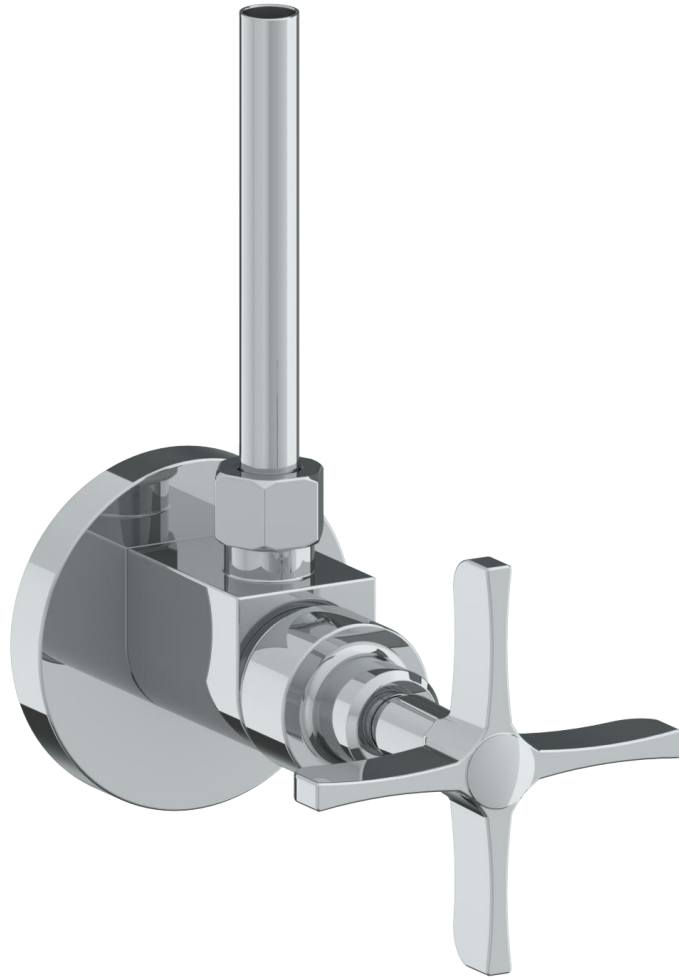

115-MAS6_
Toilet Angle Stop Kit
1/2" IPS x 3/8" OD Compression

HANDLE TRIM OPTIONS

MZ4 - STANDARD

MZ5 - WHITNEY